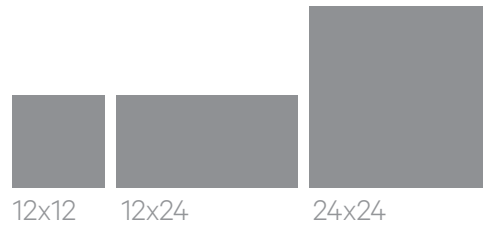

CITAL

ARTISAN

PORFIDO FIAMMATA / CI40R

FEATURES

MATERIAL: Porcelain

BODY: Color-Body Glazed

FINISHES AVAILABLE: Smooth, Matte

SIZES AVAILABLE: